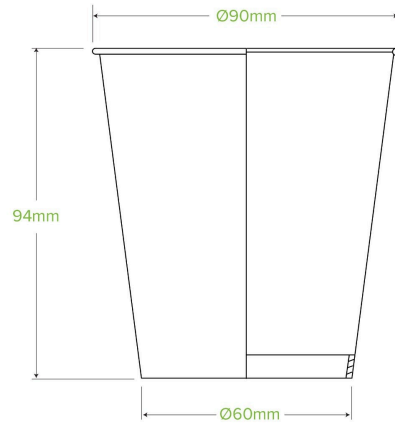

## 300ml / 10oz Green Cold Paper BioCup BCC-10-G

FSC™ certified green cold paper BioCups are lined inside and out with Ingeo™, a bioplastic made from plants, not oil – making them the perfect option for cold drinks. Certified industrially compostable (AS4736). Match with home compostable sugarcane lids (AS5810) or PLA-lined paper lids.

|  |   |  |
|--|---|--|
| <b>Carton quantity:</b> 1000                     | <b>Sleeves per carton:</b> 20   | <b>Units per sleeve:</b> 50                          |
| <b>Carton Size LxWxH (cm):</b><br>45.5x36.5x45.5 | <b>Raw Material:</b> Paper - FSC™ Mix certified paper   | <b>Lining/coating:</b> Bioplastic - Ingeo®, PLA      |
| <b>Window Material:</b> None                     | <b>Printing Type:</b> Flexo   | <b>Inks:</b> Food Contact Safe Inks                  |
| <b>Brim fill capacity (ml):</b> 350              | <b>Dimensions top LxW (mm):</b> 90x90   | <b>Dimensions base LxW (mm):</b> 60x60               |
| <b>Product Depth:</b> 94                         | <b>Product weight (g):</b> 11   | <b>Thickness:</b> 263gsm                             |
| <b>Use:</b> Hot, Cold, Wet & Dry Products        | <b>Manufactured:</b> China  | <b>Customise:</b> Print                              |
| <b>MOQ custom:</b> 50000                         | <b>Mould fees:</b> Yes - see custom packaging   | <b>Environmental production certified:</b> ISO 14001 |
| <b>Quality product certified:</b> ISO 9001       | <b>Factory food safety certified:</b> BRC   | <b>Corporate social accreditation:</b> SMETA         |
| <b>Home compostable:</b> No                      | <b>Industrially compostable:</b> Certified to AS4736 Australian Standards, Certified to EN13432 European Standard | <b>Recyclable:</b> No                                |